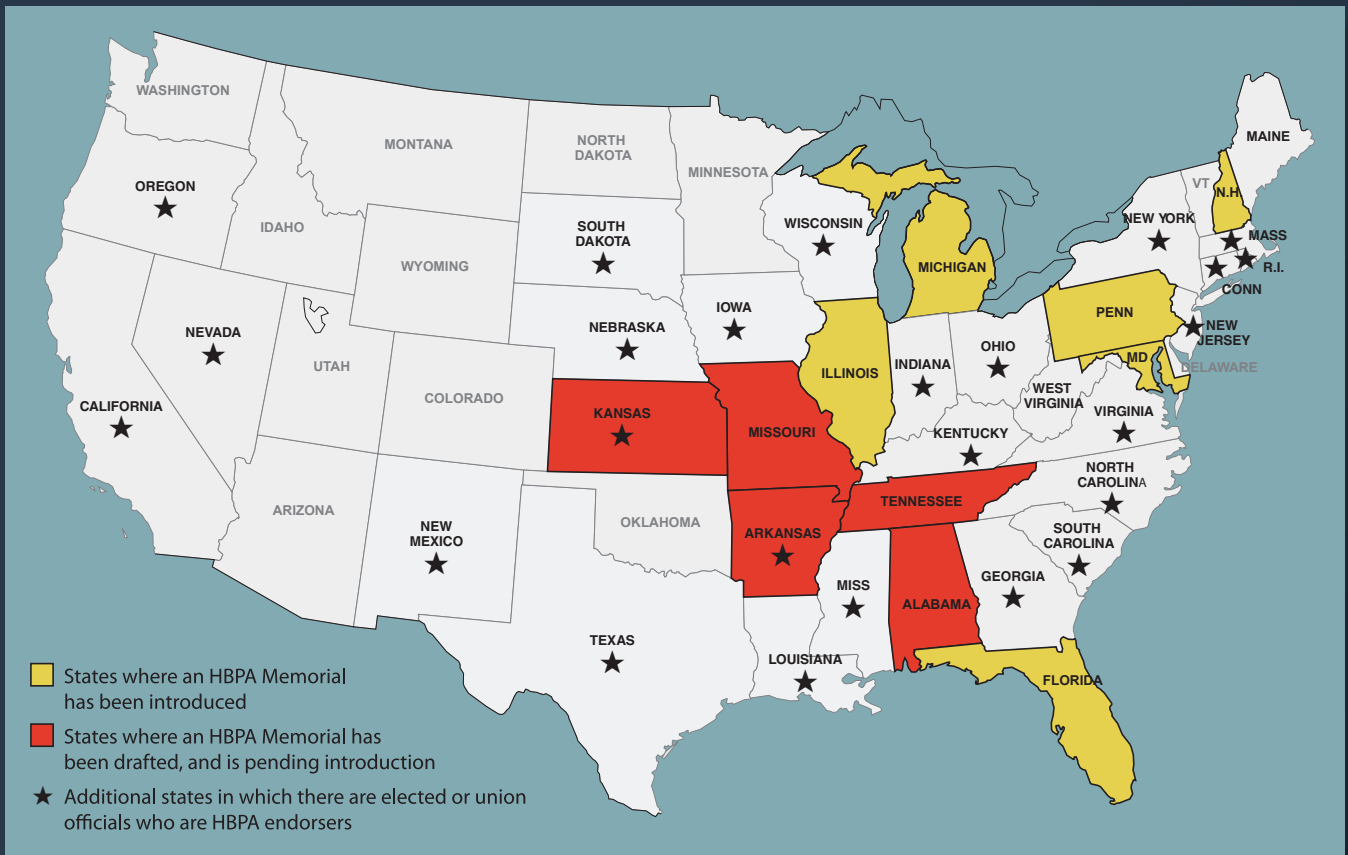

www.LaRouchePAC.com

The True Test for Any Real Presidential Candidate:

Where do they stand on LaRouche's Homeowners and Bank Protection Act?

Lyndon LaRouche PAC

P.O. Box 6157 Leesburg, VA 20178

Call Toll-Free: **1-800-929-7566**

For more information, call:
Northern Virginia 703-779-2150
Washington, D.C. 202-393-1470
Baltimore, MD 410-747-3817

Boston, MA 617-350-0040
Chicago, IL 773-404-4848
Detroit, MI 248-232-6981
Hackensack, NJ 201-441-4888